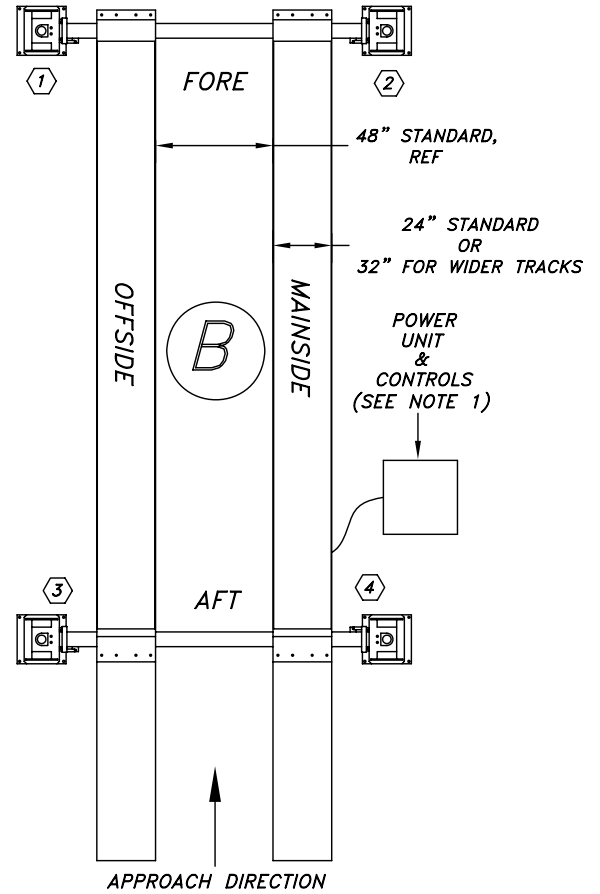

TR-SERIES LIFT DATA SHEET:

CONSOLE-LIFT ORIENTATIONS:

* LIFTS SHOWN WITH STANDARD 25' RUNWAYS.
 ** POWER UNIT LOCATION PER CUSTOMER'S SPEC.
 MOHAWK RECOMMENDS ORIENTATION "A"

D-SIZE

FOLD OR CUT HERE

FOLD OR CUT HERE