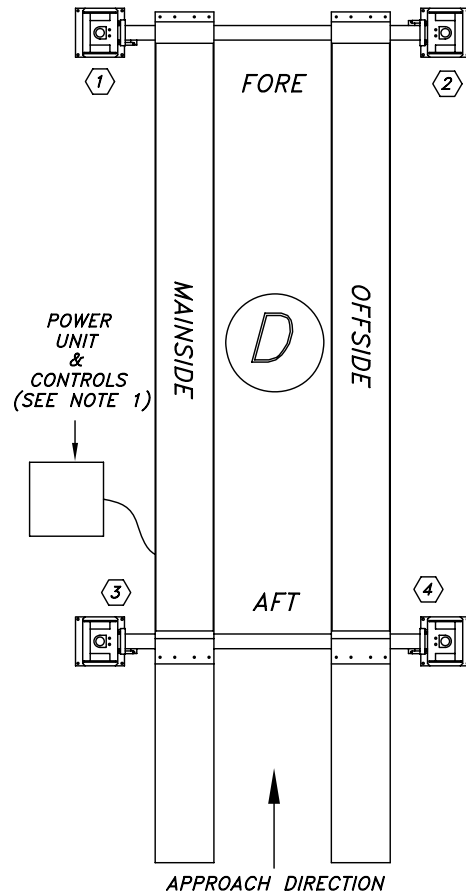

TR-SERIES LIFT DATA SHEET:

CONSOLE-LIFT ORIENTATIONS:

* LIFTS SHOWN WITH STANDARD 25' RUNWAYS.
 ** POWER UNIT LOCATION PER CUSTOMER'S SPEC.
 MOHAWK RECOMMENDS ORIENTATION "A"

D-SIZE

FOLD OR CUT HERE

FOLD OR CUT HERE