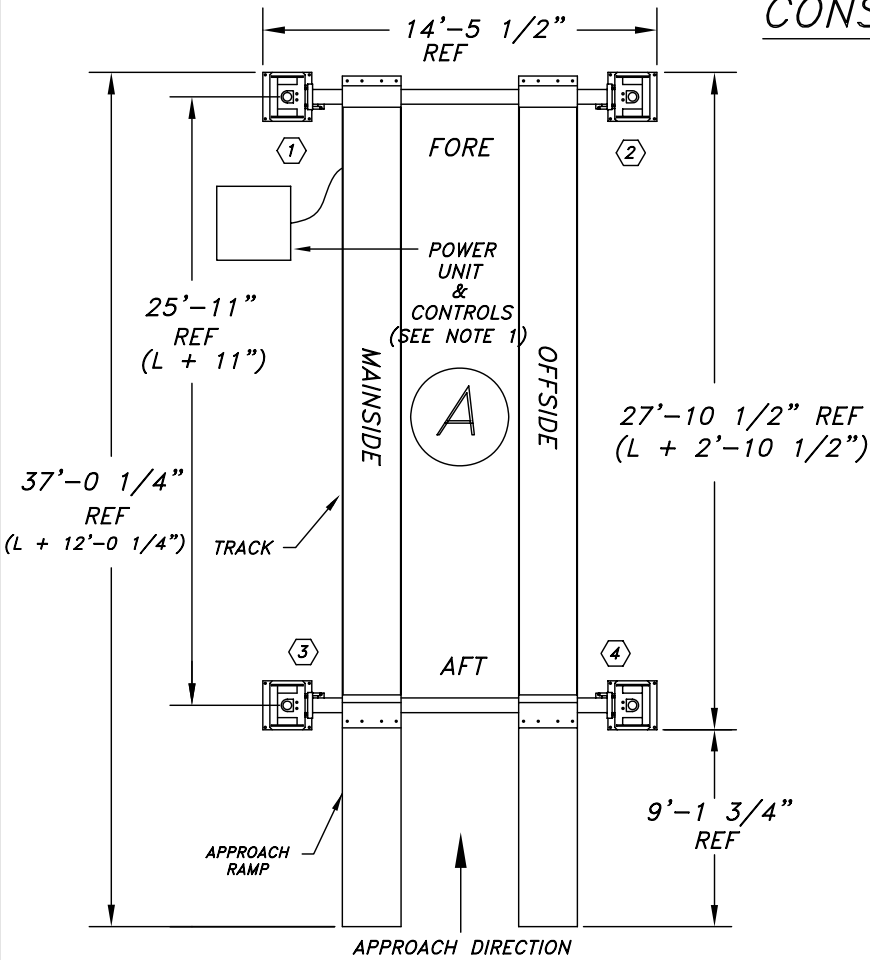

TR-SERIES LIFT DATA SHEET:

CONSOLE-LIFT ORIENTATIONS:

* LIFTS SHOWN WITH STANDARD 25' RUNWAYS.
 ** POWER UNIT LOCATION PER CUSTOMER'S SPEC.
 MOHAWK RECOMMENDS ORIENTATION "A"

D-SIZE

FOLD OR CUT HERE

FOLD OR CUT HERE