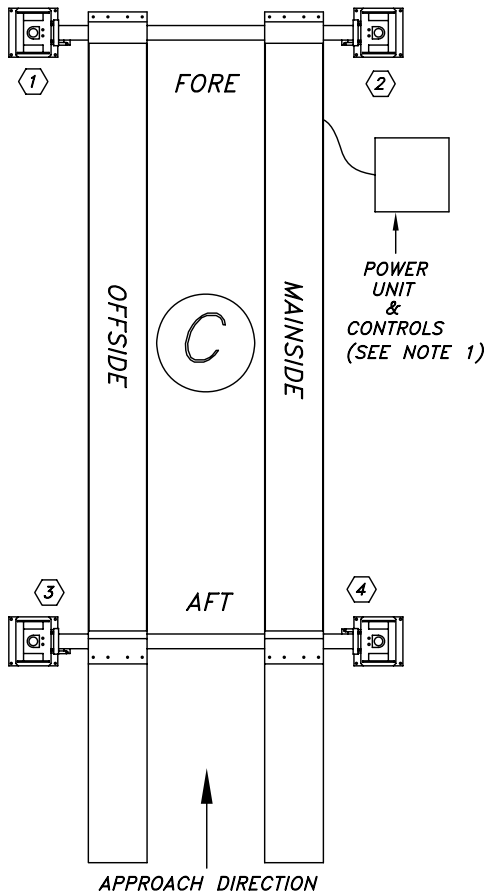

TR-SERIES LIFT DATA SHEET:

CONSOLE-LIFT ORIENTATIONS:

* LIFTS SHOWN WITH STANDARD 25' RUNWAYS.
 ** POWER UNIT LOCATION PER CUSTOMER'S SPEC.
 MOHAWK RECOMMENDS ORIENTATION "A"

D-SIZE

FOLD OR CUT HERE

FOLD OR CUT HERE