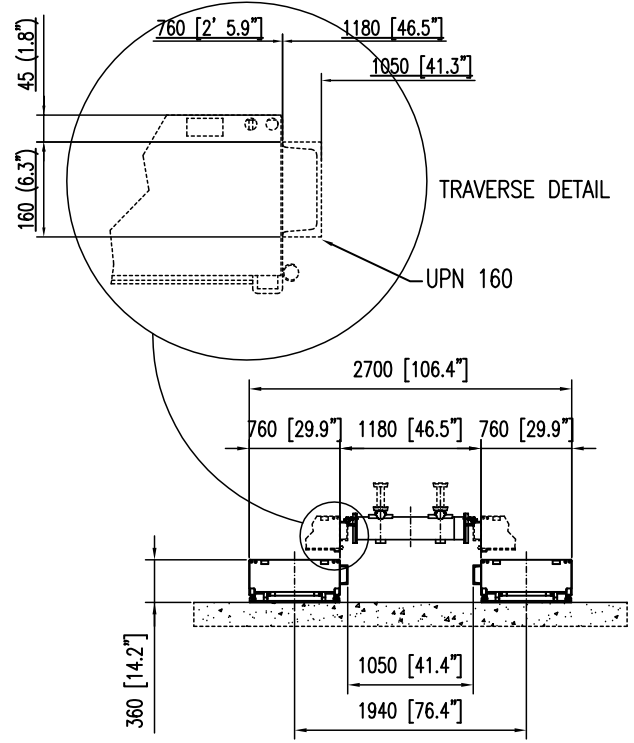

GENERAL LIFT DIMENSIONS

MOHAWK MODEL: V-077-B-23S / 77,000 LB. LIFT WITH 23' LONG RUNWAY (SURFACE MOUNT)