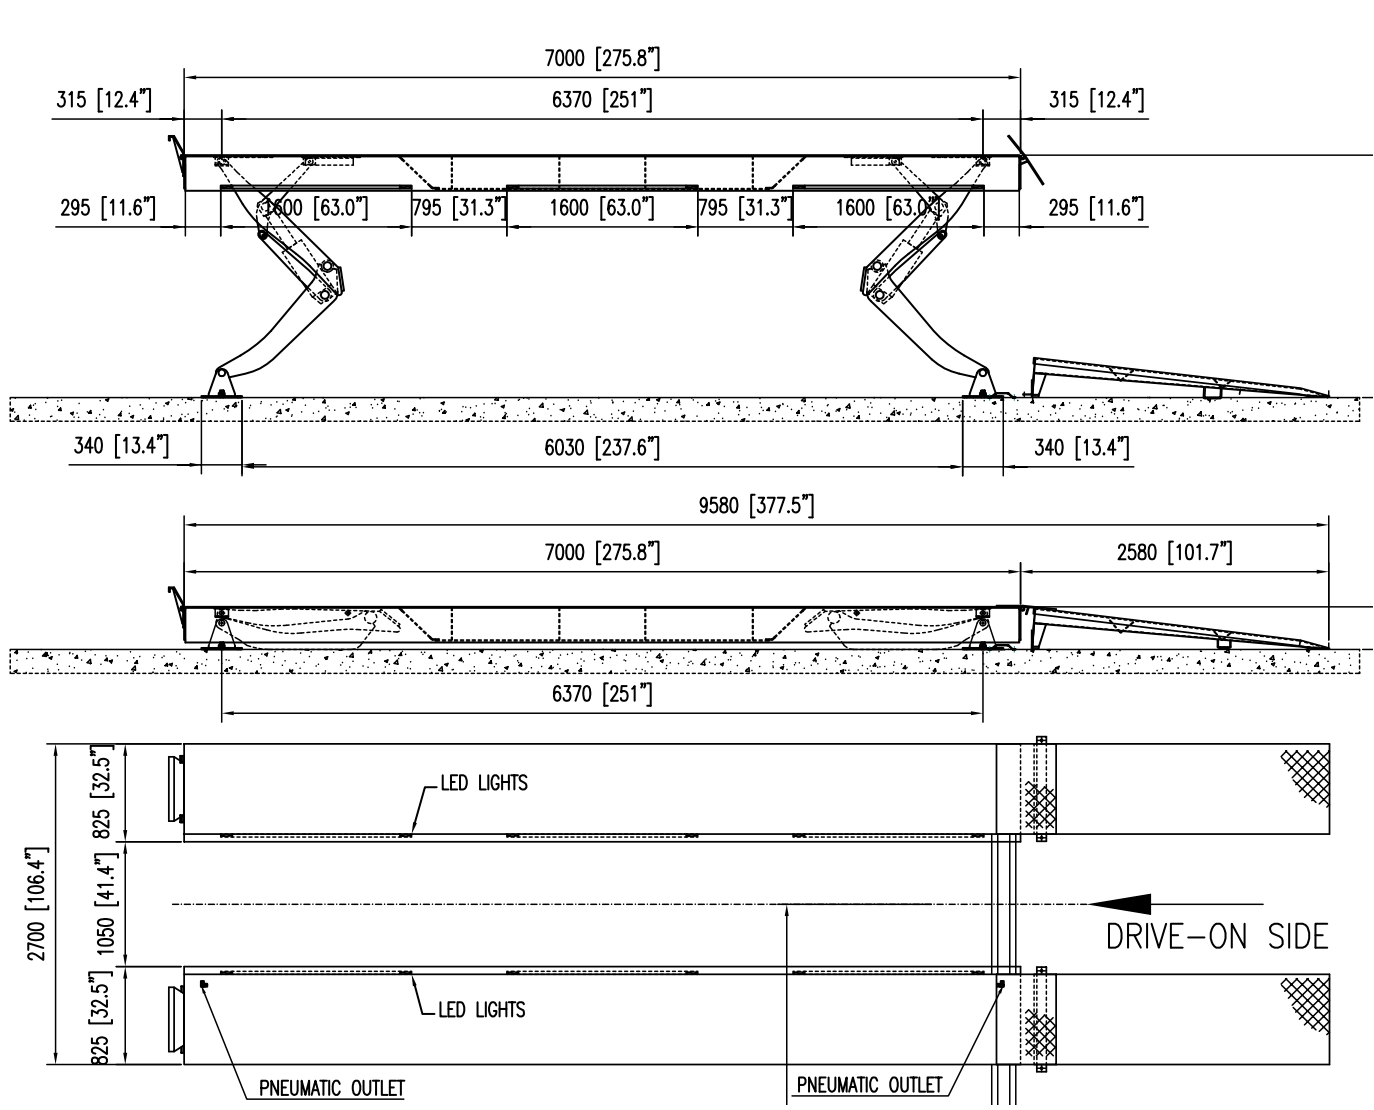

GENERAL LIFT DIMENSIONS

MOHAWK MODEL: V-077-B-23S / 77,000 LB. LIFT WITH 23' LONG RUNWAY (SURFACE MOUNT)