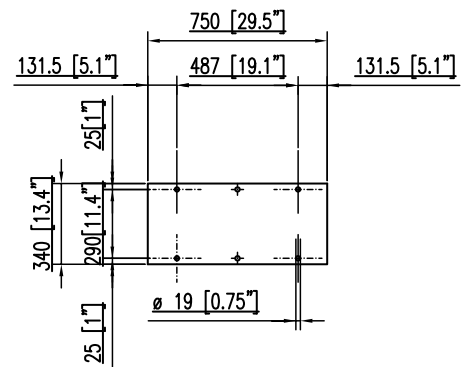

GENERAL LIFT DIMENSIONS

MOHAWK MODEL: V-077-B-23S / 77,000 LB. LIFT WITH 23' LONG RUNWAY (SURFACE MOUNT)