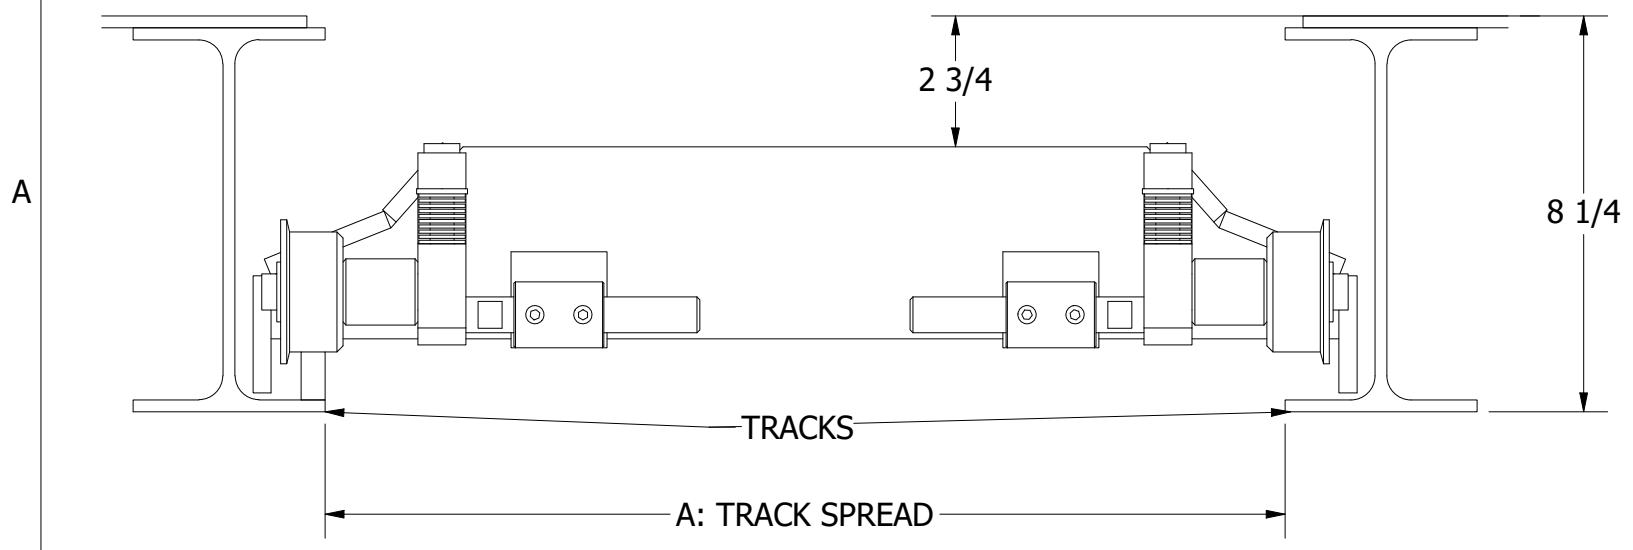

025-012-081 - CUSTOM WIDTH JACKING PLATFORM

- CAN BE BUILT TO ACCOMMODATE TRACK SPREADS FROM 20 INCHES TO 33 INCHES
- PROVIDES 12 INCH LONG PLATFORM TO FACILITATE THE USE OF VARIOUS JACKING IMPLEMENTS
- CAN BE PLACED IN ANY LOCATION ALONG THE LENGTH OF TRACKS