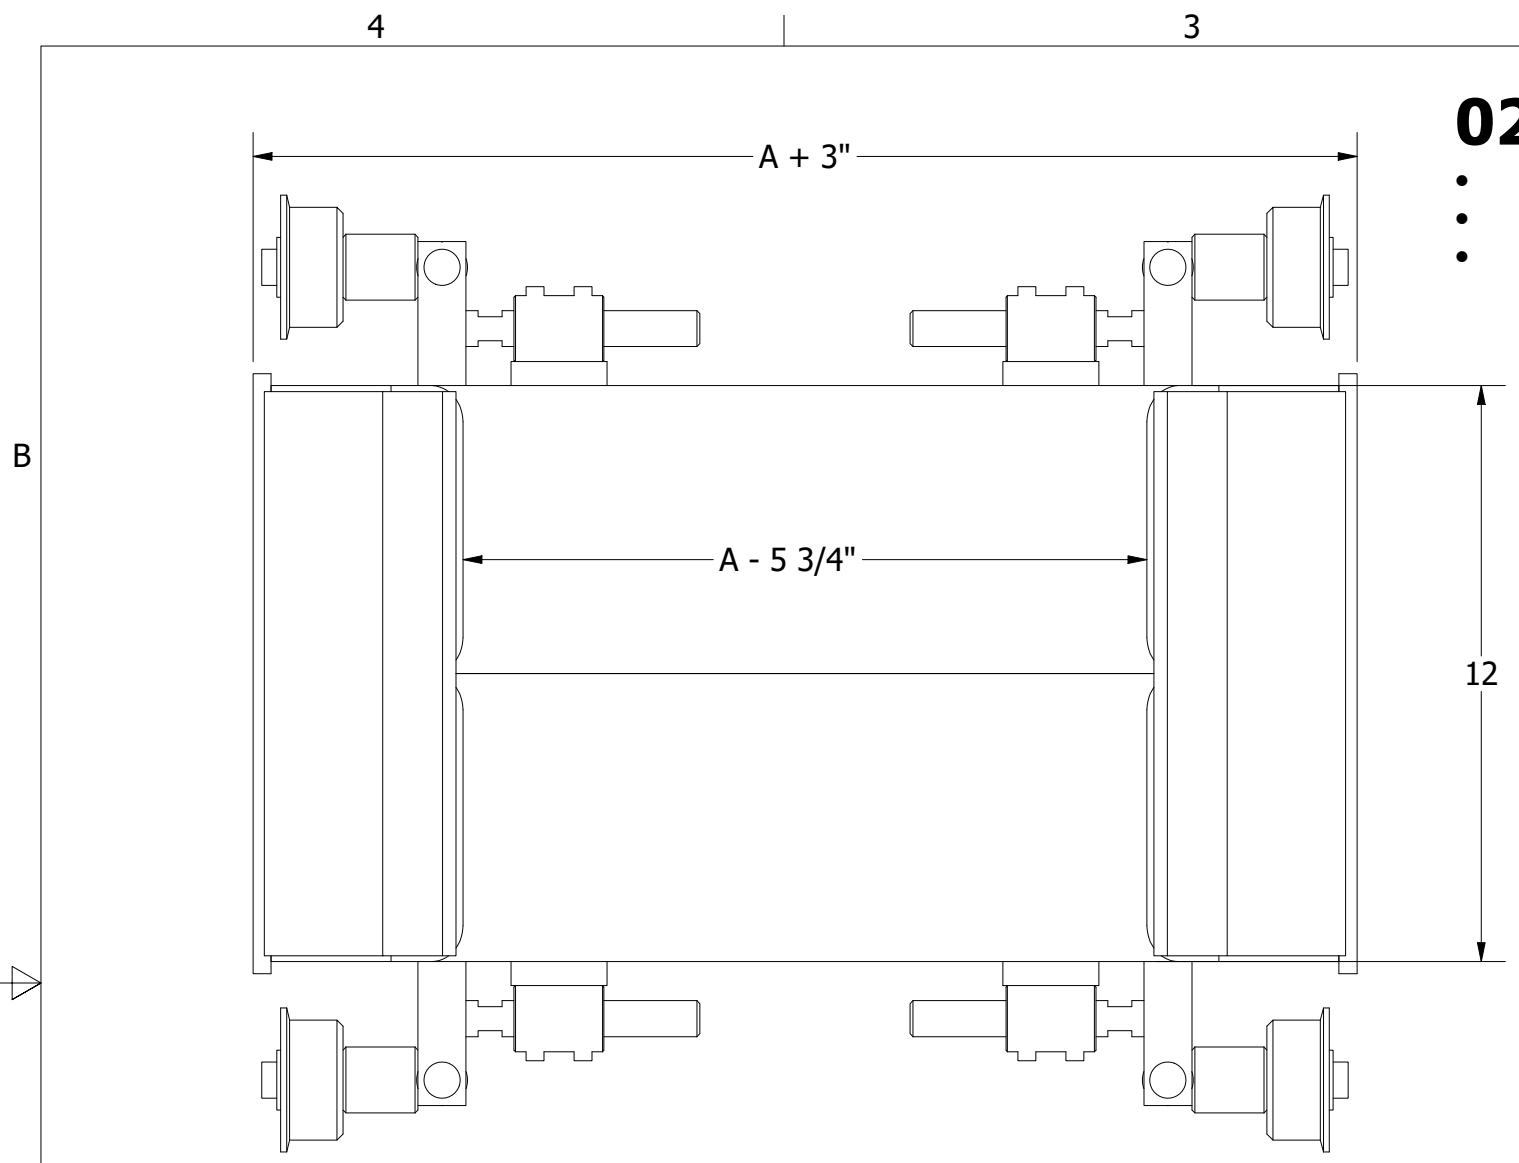

025-012-081 - CUSTOM WIDTH JACKING PLATFORM

- CAN BE BUILT TO ACCOMMODATE TRACK SPREADS FROM 20 INCHES TO 33 INCHES
- PROVIDES 12 INCH LONG PLATFORM TO FACILITATE THE USE OF VARIOUS JACKING IMPLEMENTS
- CAN BE PLACED IN ANY LOCATION ALONG THE LENGTH OF TRACKS

4 3 2 1