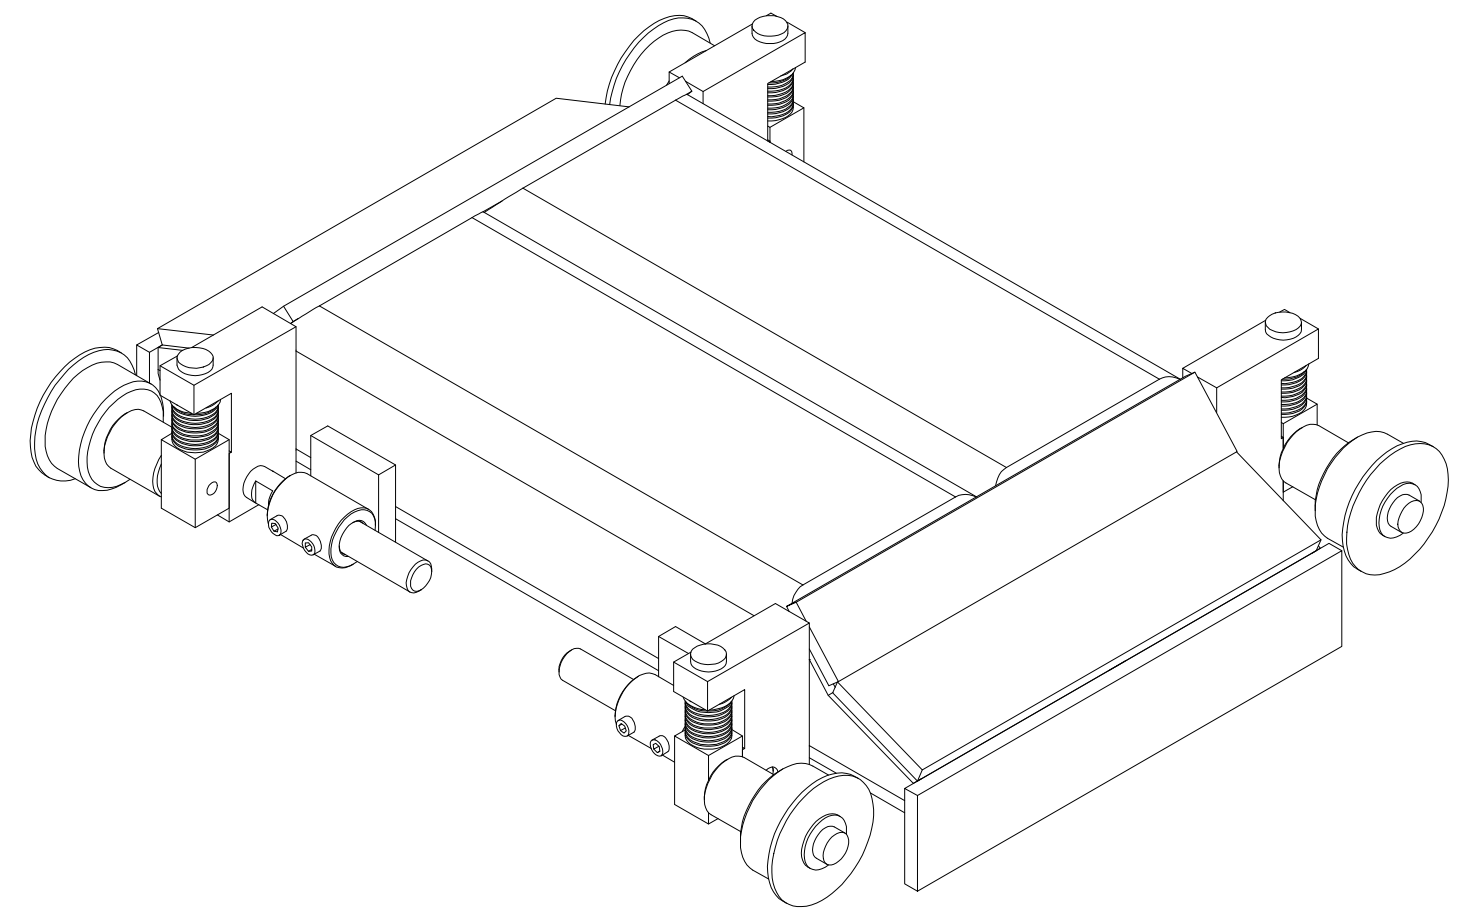

025-012-081 - CUSTOM WIDTH JACKING PLATFORM

- CAN BE BUILT TO ACCOMMODATE TRACK SPREADS FROM 20 INCHES TO 33 INCHES
- PROVIDES 12 INCH LONG PLATFORM TO FACILITATE THE USE OF VARIOUS JACKING IMPLEMENTS
- CAN BE PLACED IN ANY LOCATION ALONG THE LENGTH OF TRACKS